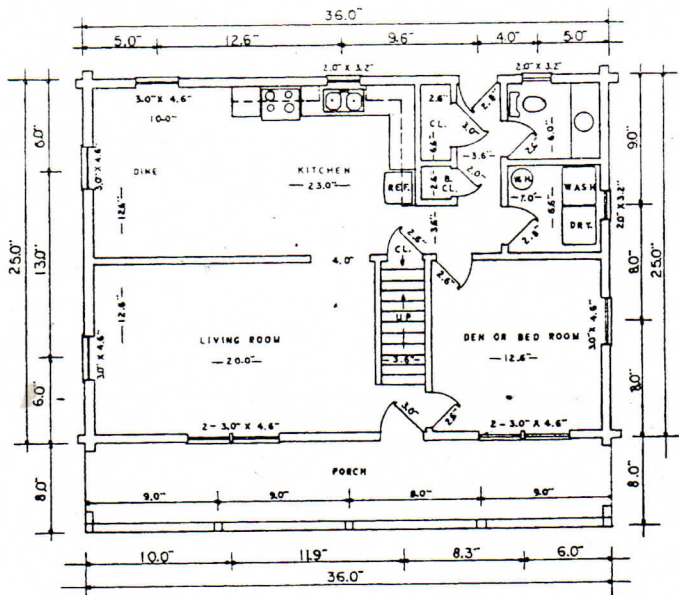

# Unicoi

DESCRIPTION	SQUARE FOOTAGE
4 bedrooms	First floor 900
1 1/2 bath	Second floor 900
Study	Total 1800
2 story	Porch 288

## LOG PACKAGE INCLUDES

- Wall logs
- Gable logs
- Second floor log joists
- Log porch posts, plates and sill
- Roof rafters
- Spikes caulking and dowel pins
- Blue prints
- 4 hours technical assistance