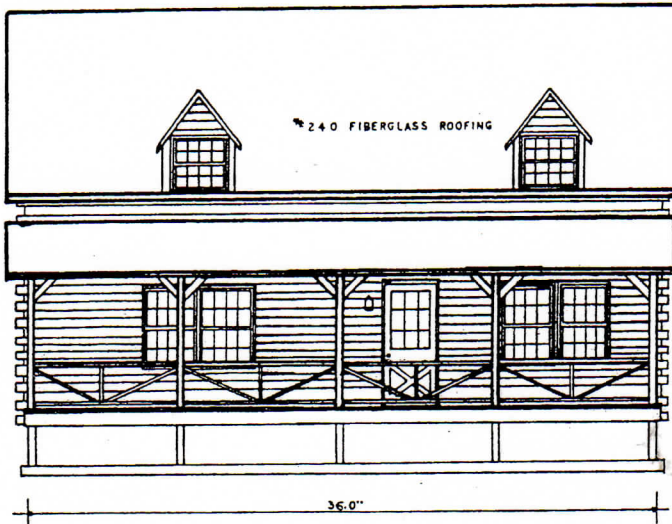

# Unicoi

DESCRIPTION	SQUARE FOOTAGE
4 bedrooms	First floor 900
1 1/2 bath	Second floor 900
Study	Total 1800
2 story	Porch 288

## LOG PACKAGE INCLUDES

- Wall logs
- Gable logs
- Second floor log joists
- Log porch posts, plates and sill
- Roof rafters
- Spikes caulking and dowel pins
- Blue prints
- 4 hours technical assistance