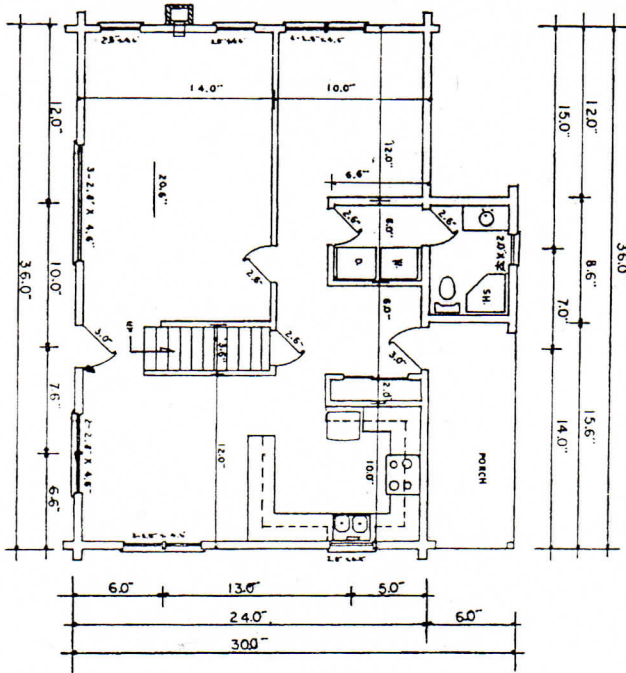

Sautee

DESCRIPTION

4 bedrooms
 1 1/2 baths
 2 story

SQUARE FOOTAGE

First floor - 912
 Second floor 864
 Total 1776
 Porches 384

LOG PACKAGE INCLUDES

- Wall logs
- Log gable ends
- Second floor joists
- Rafters
- Log porch posts, plates and sill
- Spikes, caulking and dowel pins
- Blue prints
- 4 hours technical assistance