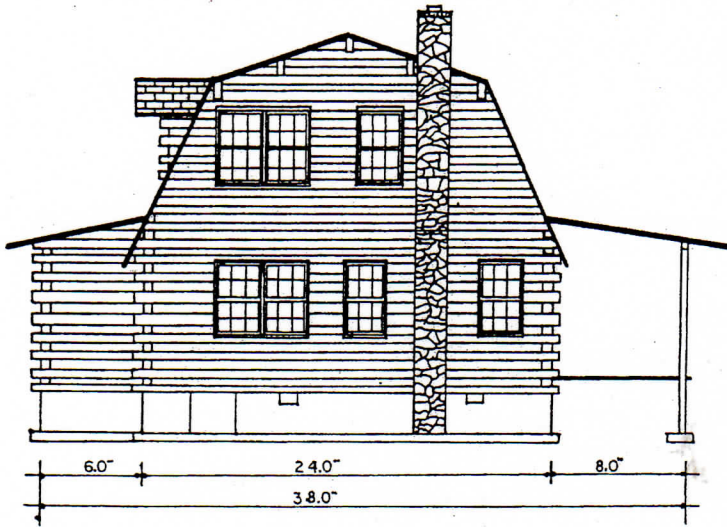

Sautee

DESCRIPTION

4 bedrooms
 1 1/2 baths
 2 story

SQUARE FOOTAGE

First floor - 912
 Second floor 864
 Total 1776
 Porches 384

LOG PACKAGE INCLUDES

- Wall logs
- Log gable ends
- Second floor joists
- Rafters
- Log porch posts, plates and sill
- Spikes, caulking and dowel pins
- Blue prints
- 4 hours technical assistance