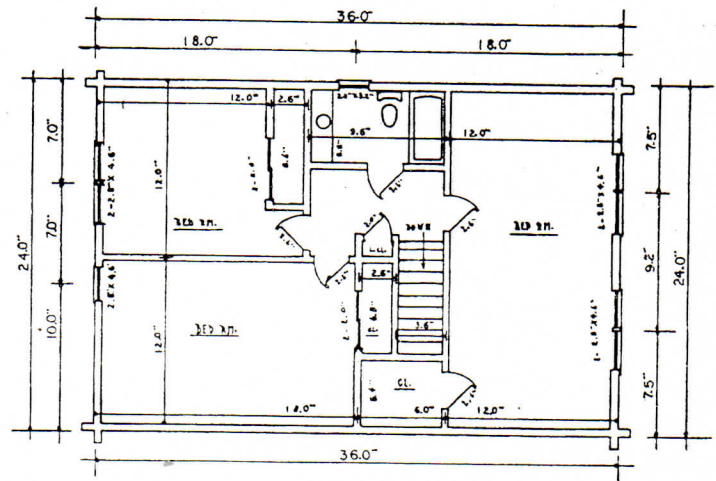

Sautee

DESCRIPTION

4 bedrooms
 1 1/2 baths
 2 story

SQUARE FOOTAGE

First floor - 912
 Second floor 864
 Total 1776
 Porches 384

LOG PACKAGE INCLUDES

- Wall logs
- Log gable ends
- Second floor joists
- Rafters
- Log porch posts, plates and sill
- Spikes, caulking and dowel pins
- Blue prints
- 4 hours technical assistance