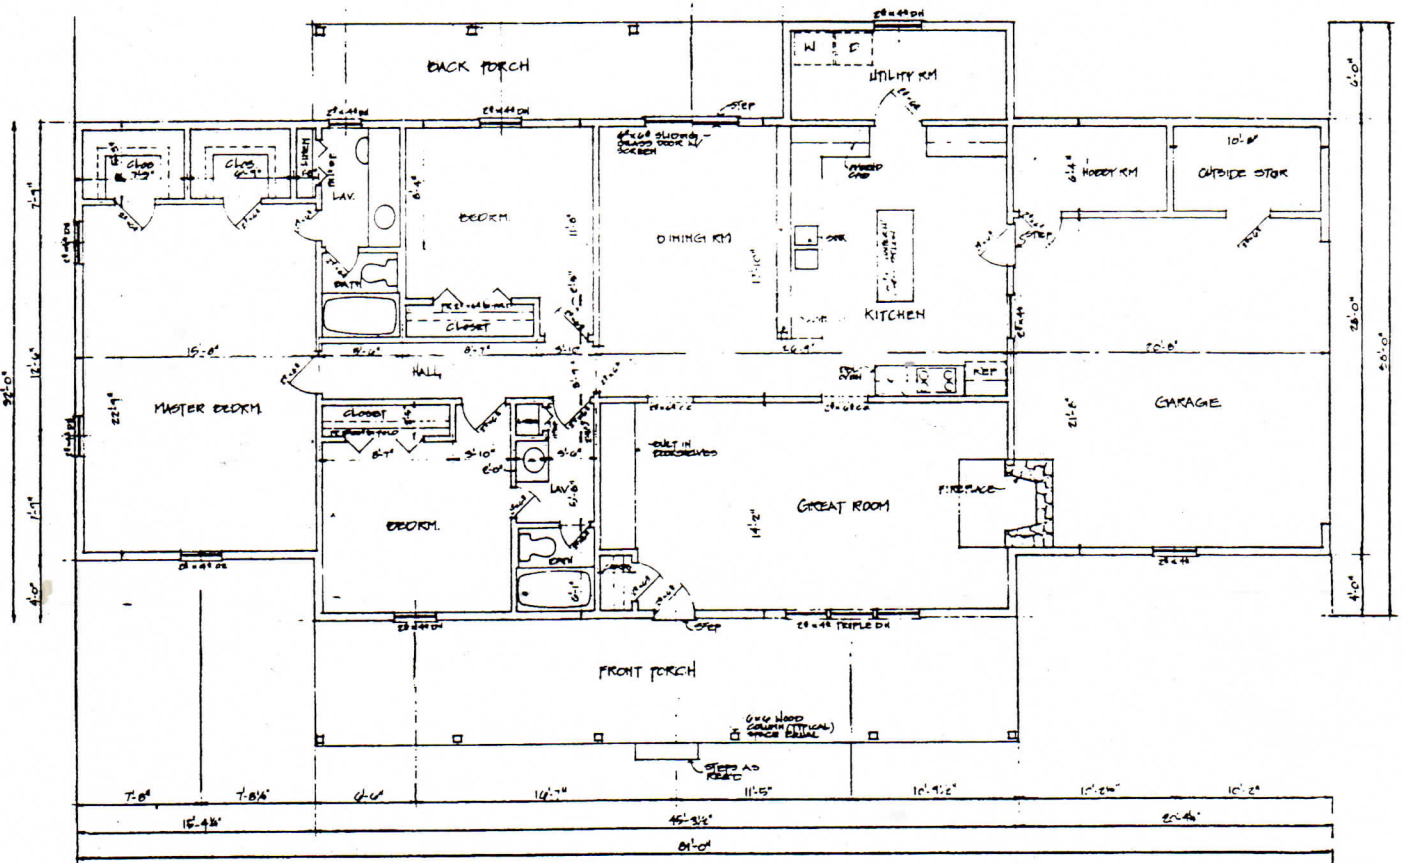

Nacoochee

DESCRIPTION

3 bedrooms
 2 full baths
 Garage
 1 story

SQUARE FOOTAGE

First floor 2290
 Porches 540
 Garage 600

LOG PACKAGES INCLUDES

Wall logs
 Log siding gable ends
 Log porch post, plates and sills
 Porch rafters
 Garage logs
 Spikes, caulking and dowel pins
 Blue prints
 4 hours technical assistance