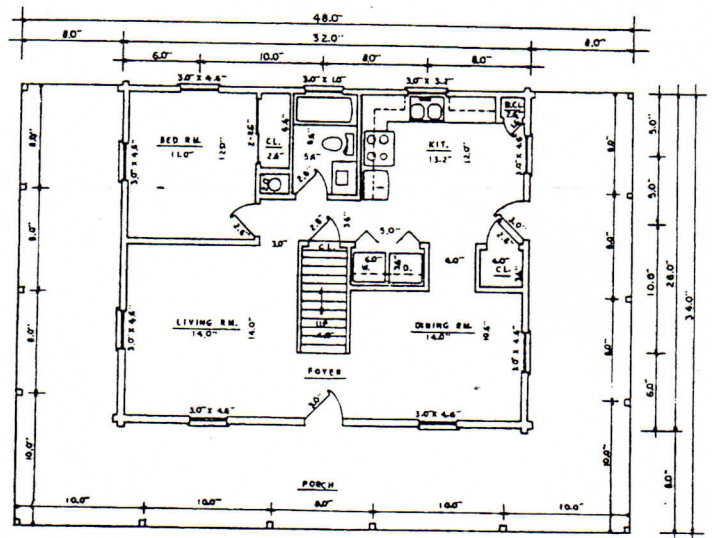

NATIONWIDE LOG HOMES

P.O. BOX 69

BALDWIN, GA 30511

706-778-5455