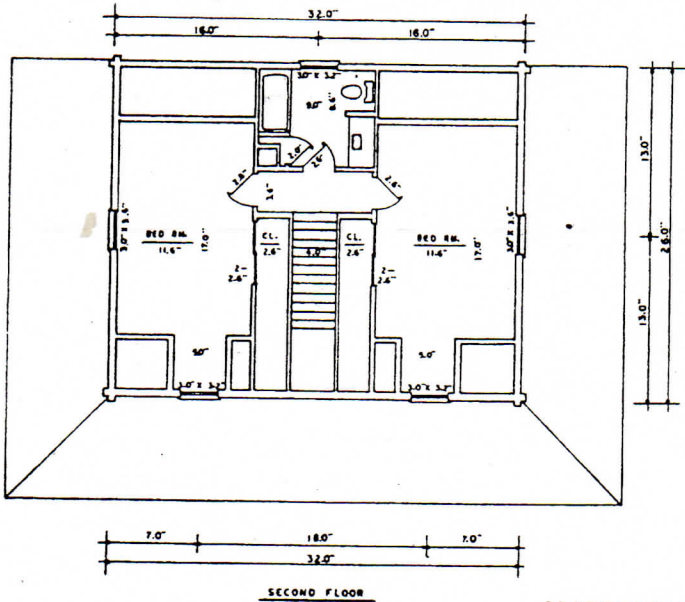

NATIONWIDE LOG HOMES

P.O. BOX 69

BALDWIN, GA 30511

706-778-5455