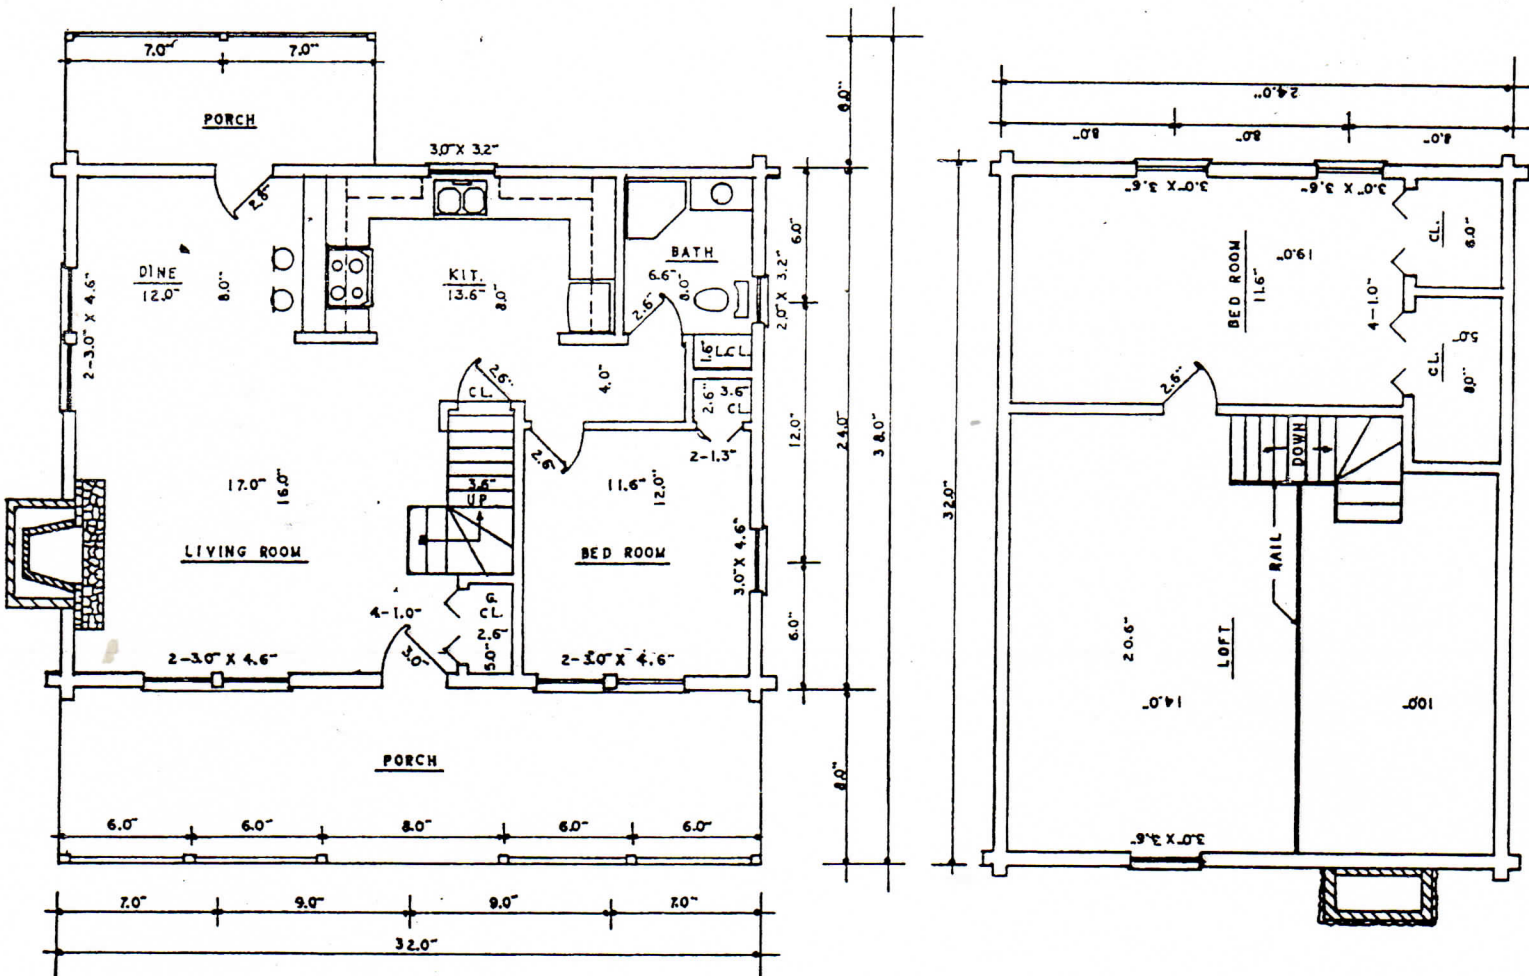

Montezuma

DESCRIPTION

2 bedrooms
1 bath
Balcony
Cathedral ceiling
1½ story

SQUARE FOOTAGE

First floor	768
Second floor	488
Total	1256
Porch	368

LOG PACKAGE INCLUDES

Wall logs
Log porch posts, plate and sill
Spikes, caulking and dowel pins
Rafters
Blue prints
4 hours technical assistance