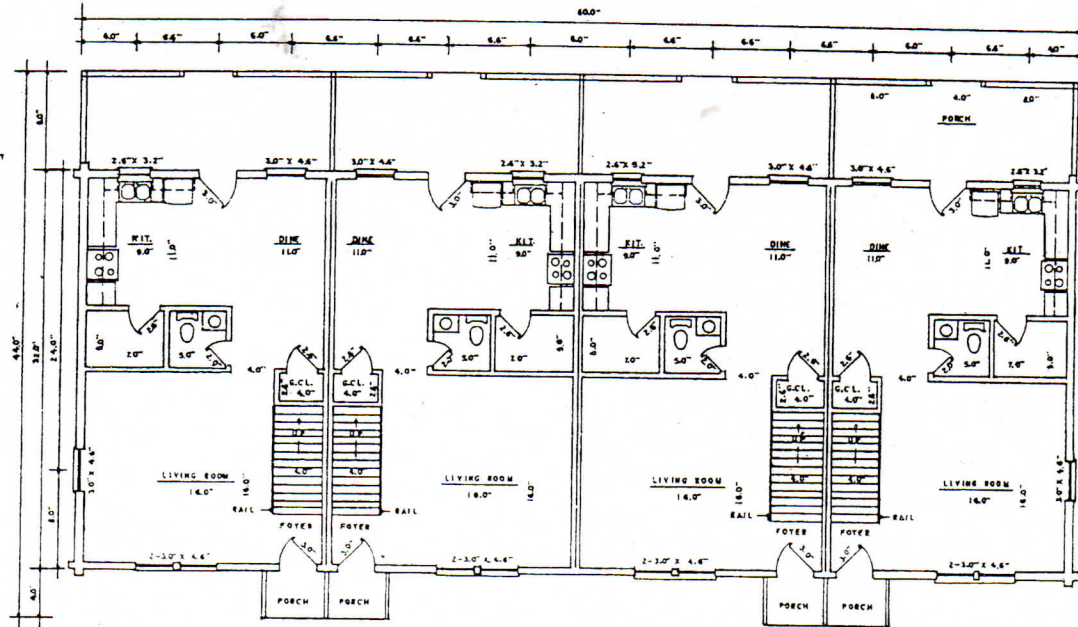

NATIONWIDE LOG HOMES
P.O. BOX 69
BALDWIN, GA 30511
706-778-5455