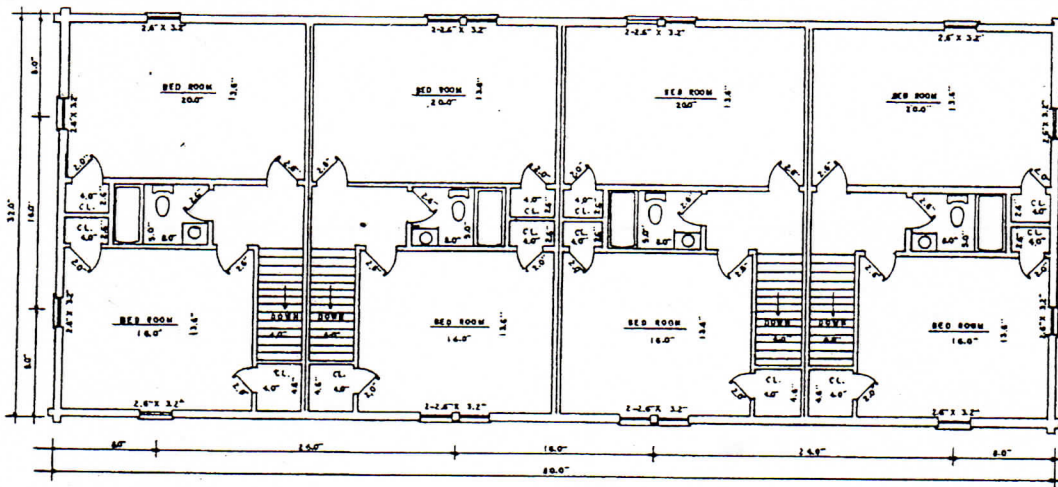

NATIONWIDE LOG HOMES
P.O. BOX 69
BALDWIN, GA 30511
706-778-5455