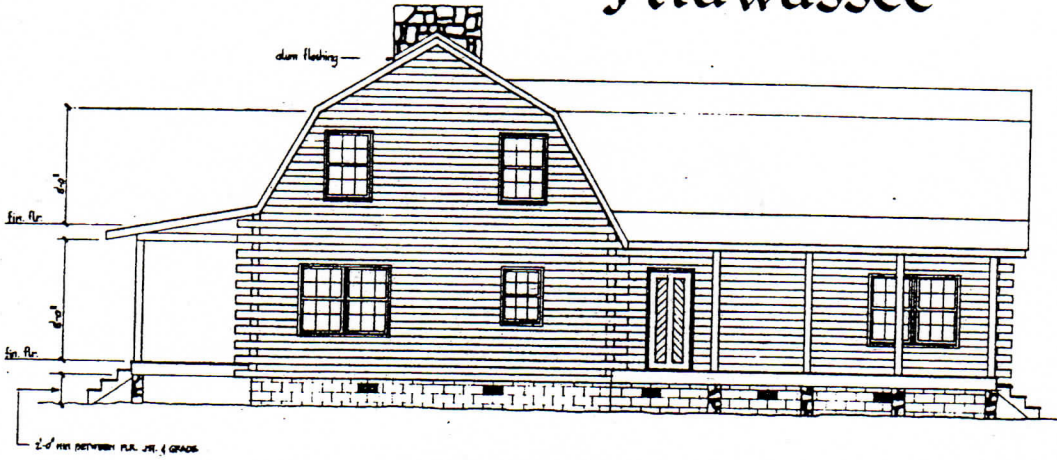

# Hiawassee

## DESCRIPTION

6 bedrooms  
2 full baths  
2 story

## SQUARE FOOTAGE

First floor 1216  
Second floor 1216  
Total 2432  
Porches 480

REAR ELEVATION  
3/4" = 1'-0"

FRONT ELEVATION  
3/4" = 1'-0"

FIRST FLOOR PLAN  
3/4" = 1'-0"