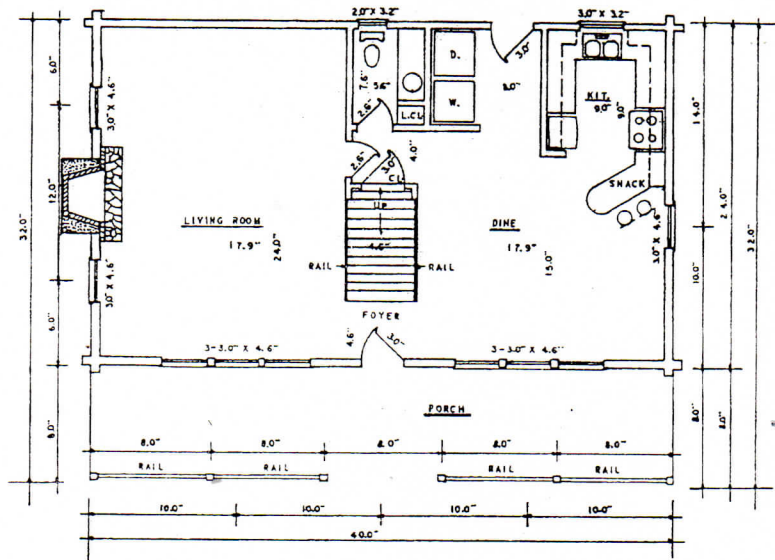

Habersham II

LEFT SIDE

DESCRIPTION	SQUARE FOOTAGE	
4 bedrooms	First floor	960
1½ baths	Second floor	960
2 story	Total	1920
	Porch	320

LOG PACKAGE INCLUDES

- Wall logs
- Gable logs
- Second floor joists
- Log porch posts, plate and sill
- Roof rafters
- Spikes, caulking and dowel pins
- Blue prints
- 4 hours technical assistance