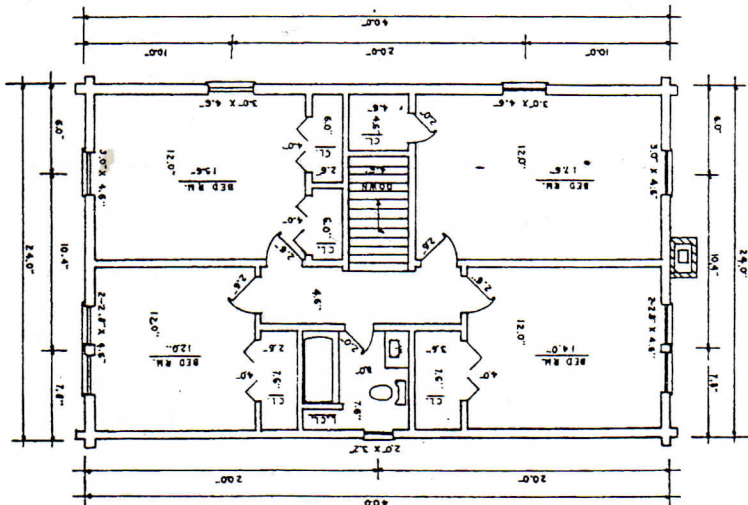

Habersham II

LEFT SIDE

DESCRIPTION	SQUARE FOOTAGE	
4 bedrooms	First floor	960
1½ baths	Second floor	960
2 story	Total	1920
	Porch	320

LOG PACKAGE INCLUDES

- Wall logs
- Gable logs
- Second floor joists
- Log porch posts, plate and sill
- Roof rafters
- Spikes, caulking and dowel pins
- Blue prints
- 4 hours technical assistance