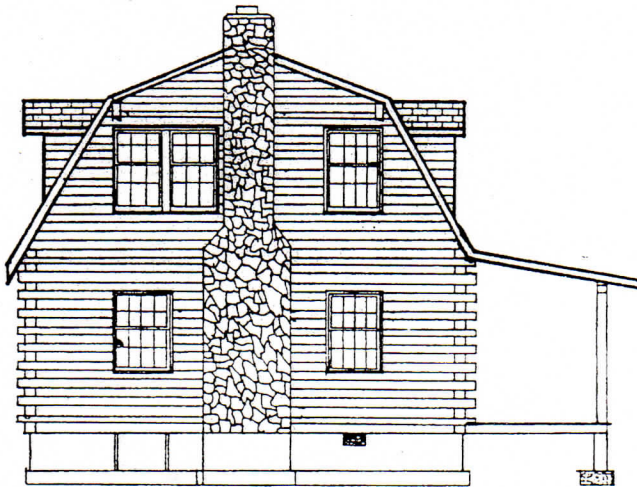

Habersham II

LEFT SIDE

DESCRIPTION	SQUARE FOOTAGE	
4 bedrooms	First floor	960
1½ baths	Second floor	960
2 story	Total	1920
	Porch	320

LOG PACKAGE INCLUDES

- Wall logs
- Gable logs
- Second floor joists
- Log porch posts, plate and sill
- Roof rafters
- Spikes, caulking and dowel pins
- Blue prints
- 4 hours technical assistance