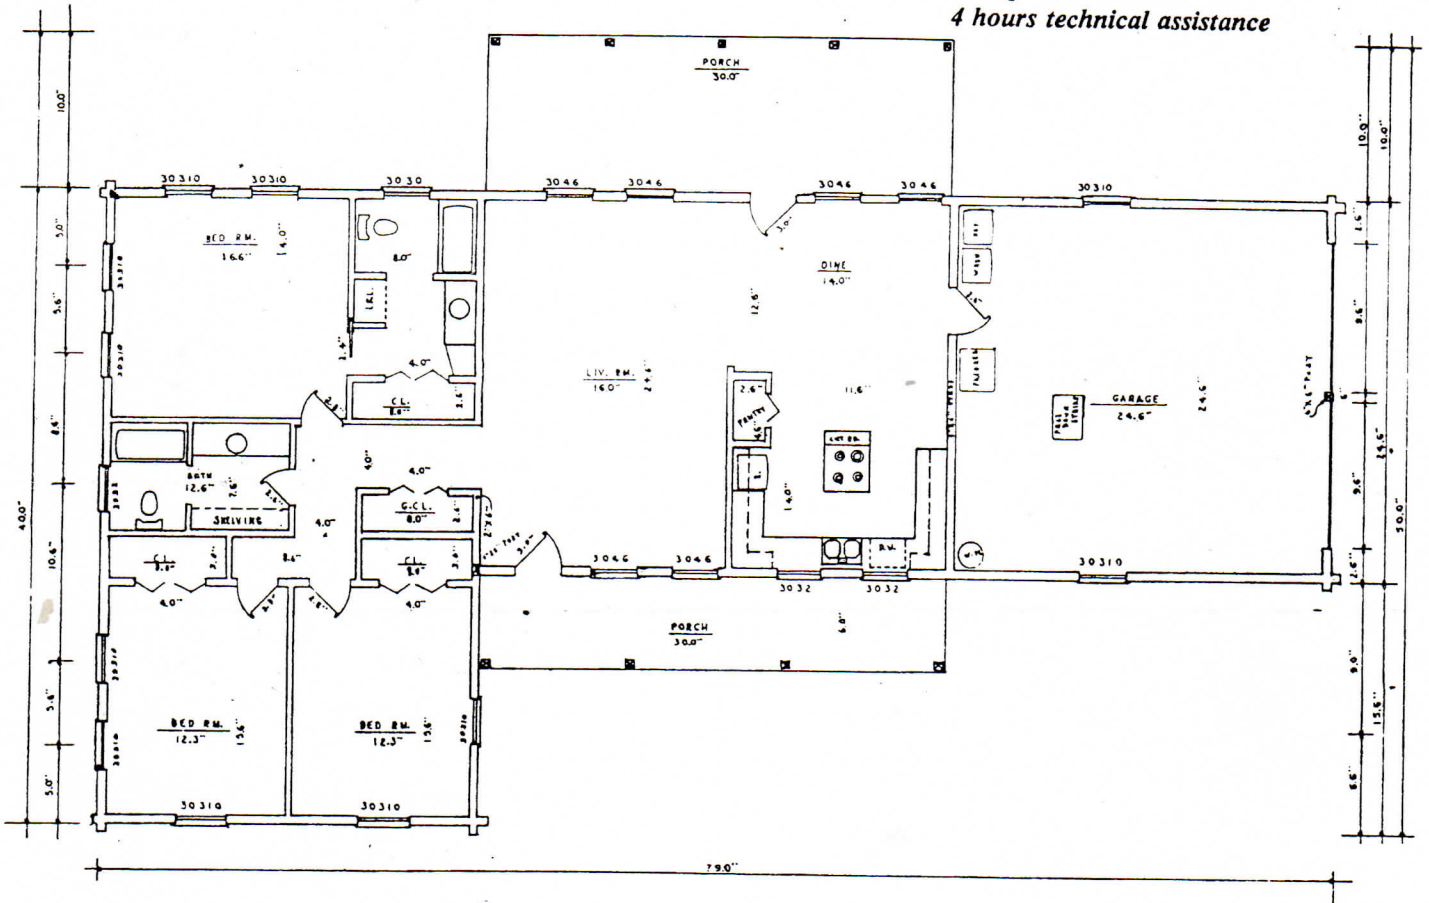

LOG PACKAGE INCLUDES

- Wall logs
- Gable logs
- Porch post, plate and sill
- Porch rafters
- Spikes, caulking and dowel pins
- Blue prints
- 4 hours technical assistance