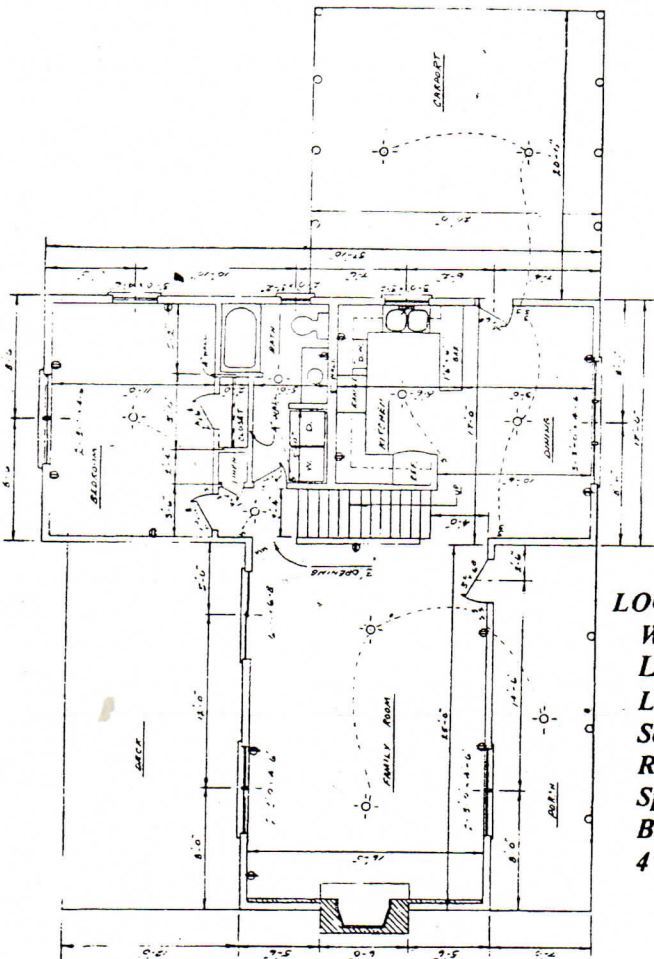

Cherokee

DESCRIPTION

3 bedrooms
2 full baths
Carport
Deck and porch
1½ story

SQUARE FOOTAGE

First floor	1071
Second floor	646
Total	1717
Porch	175
Carport	400
Deck	300

LOG PACKAGE INCLUDES

Wall logs
Log siding gable ends
Log porch posts, plate and sill
Second floor log joists
Rafters
Spikes, caulking and dowel pins
Blue prints
4 hours technical assistance