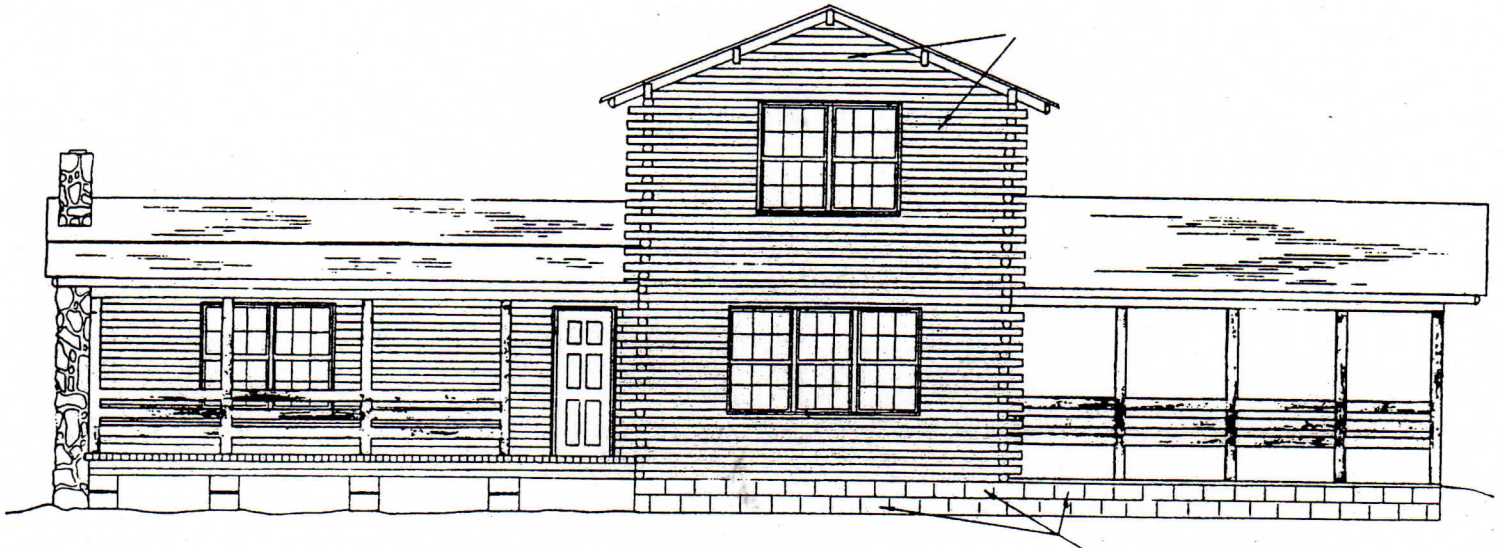

Cherokee

DESCRIPTION

3 bedrooms
2 full baths
Carport
Deck and porch
1½ story

SQUARE FOOTAGE

First floor	1071
Second floor	646
Total	1717
Porch	175
Carport	400
Deck	300

LOG PACKAGE INCLUDES

Wall logs
Log siding gable ends
Log porch posts, plate and sill
Second floor log joists
Rafters
Spikes, caulking and dowel pins
Blue prints
4 hours technical assistance