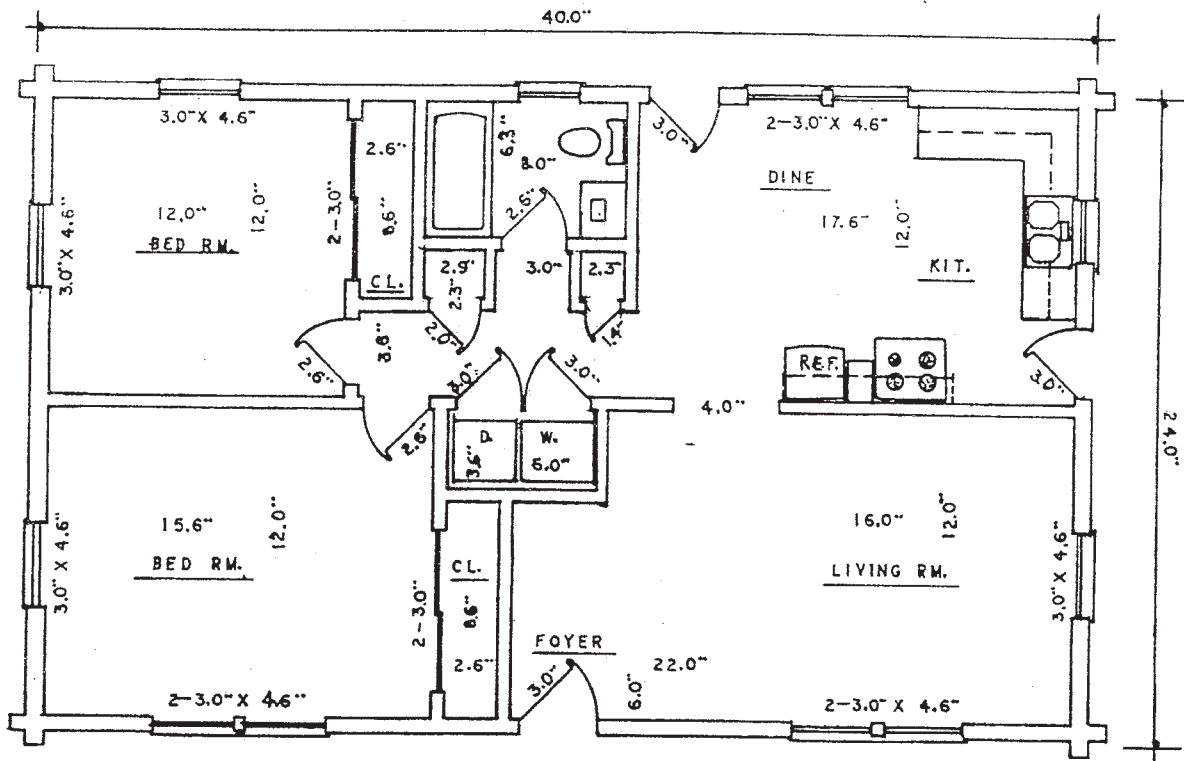

Vogel

BACK

RIGHT SIDE

LEFT SIDE

FRONT

DESCRIPTION

2 bedrooms
1 bath
Cathedral ceiling
1 story

SQUARE FOOTAGE

First floor 960
Porch 320

LOG PACKAGE INCLUDES

Wall logs
Logs, porch posts, plate and sill
Spikes, caulking and dowel pins
Porch Rafters
Blue prints
4 hours technical assistance

NATIONWIDE LOG HOMES

P.O. BOX 69