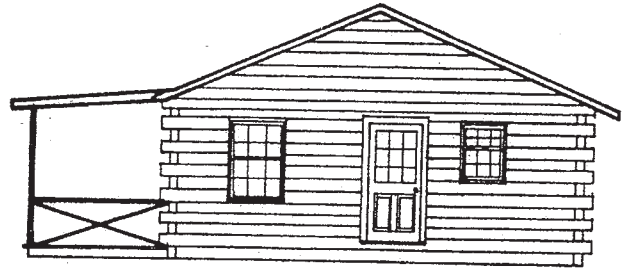

Vogel

BACK

RIGHT SIDE

LEFT SIDE

FRONT

DESCRIPTION

2 bedrooms
1 bath
Cathedral ceiling
1 story

SQUARE FOOTAGE

First floor 960
Porch 320

LOG PACKAGE INCLUDES

Wall logs
Logs, porch posts, plate and sill
Spikes, caulking and dowel pins
Porch Rafters
Blue prints
4 hours technical assistance

NATIONWIDE LOG HOMES

P.O. BOX 69