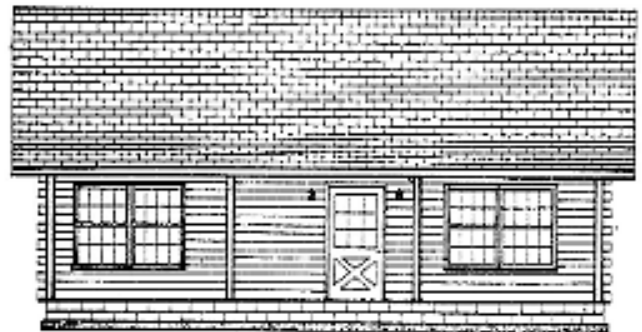

# Notley

REAR

RIGHT SIDE

## DESCRIPTION

2 bedrooms  
1 bath  
Cathedral ceiling  
1 1/2 story

## SQUARE FOOTAGE

First floor 816  
Second floor 336  
Total 1152  
Porch 272