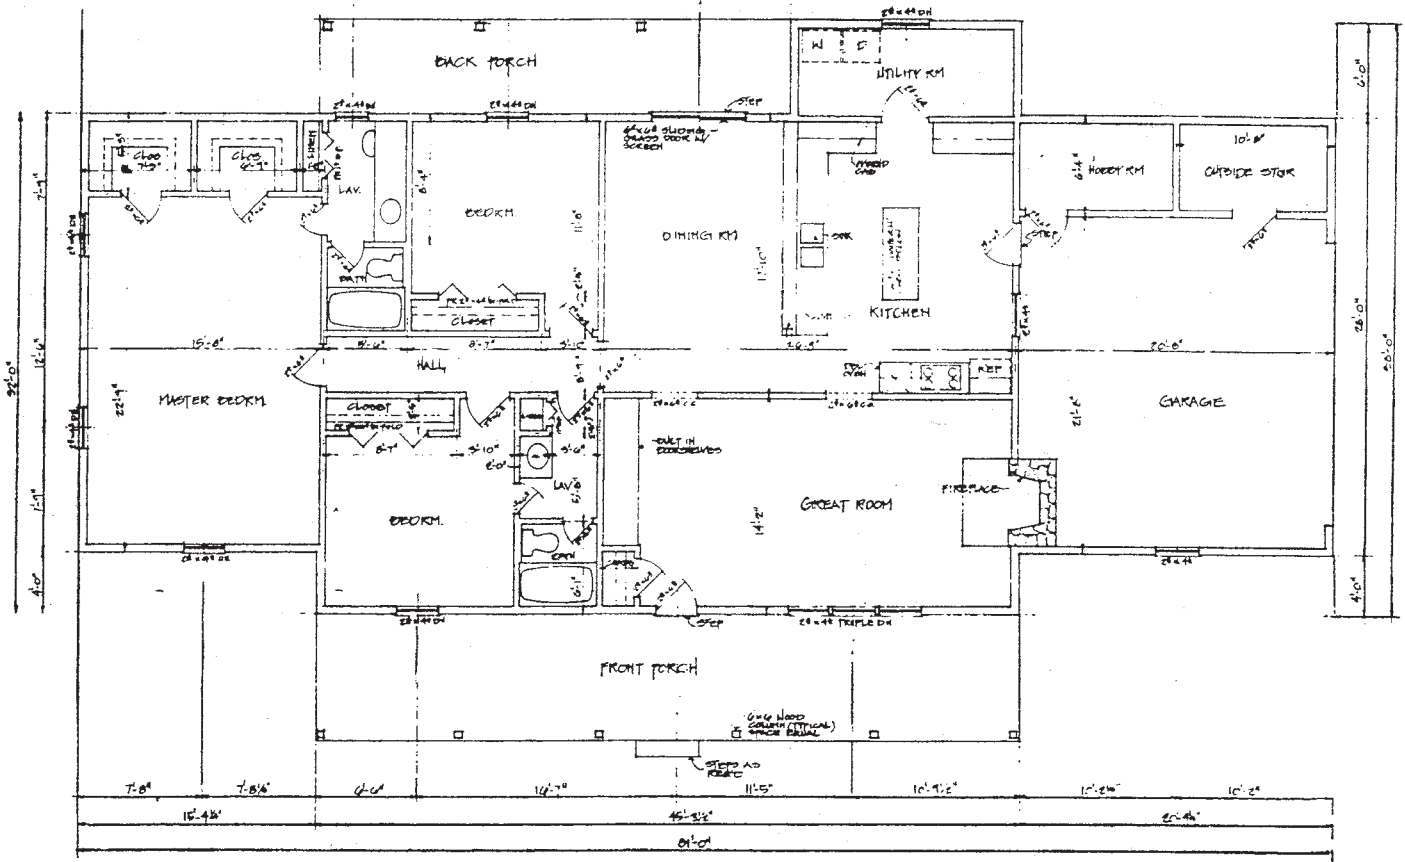

Nacoochee

DESCRIPTION

3 bedrooms
2 full baths
Garage
1 story

SQUARE FOOTAGE

First floor 2290
Porches 540
Garage 600

LOG PACKAGES INCLUDES

Wall logs
Log siding gable ends
Log porch post, plates and sills
Porch rafters
Garage logs
Spikes, caulking and dowel pins
Blue prints
4 hours technical assistance