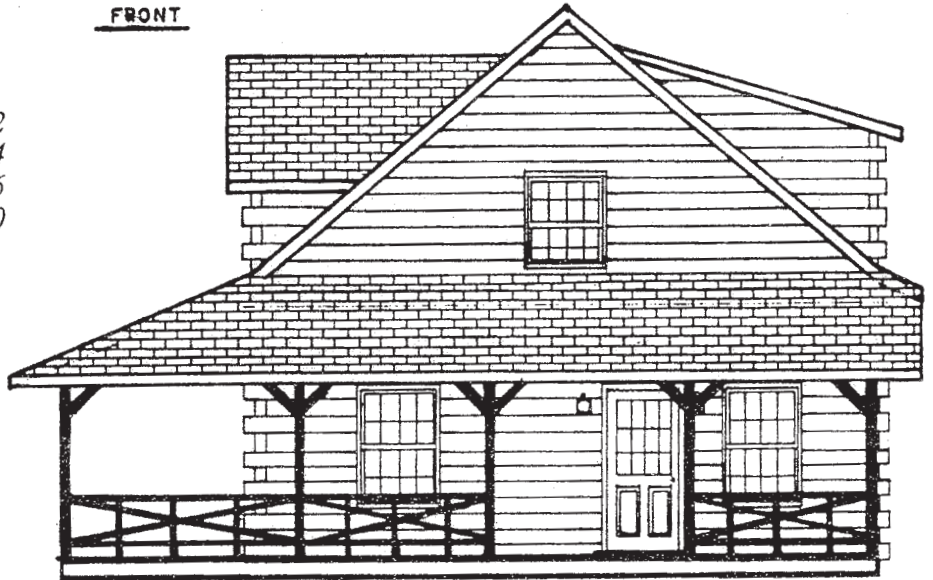

# The Mountaineer

FRONT

**DESCRIPTION**  
 3 bedrooms  
 2 baths  
 2 story

**SQUARE FOOTAGE**  
 First floor 832  
 Second floor 594  
 Total 1426  
 Porch 800

**LOG PACKAGE INCLUDES**

- Wall logs
- Gable logs
- Second floor joists
- Log porch posts, plate and sill
- Roof rafters
- Spikes, caulking and dowel pins
- Blue prints
- 4 hours technical assistance

RIGHT SIDE

SECOND FLOOR

**NATIONWIDE LOG HOMES**

P.O. BOX 69  
 BALDWIN, GA 30511  
 706-778-5455