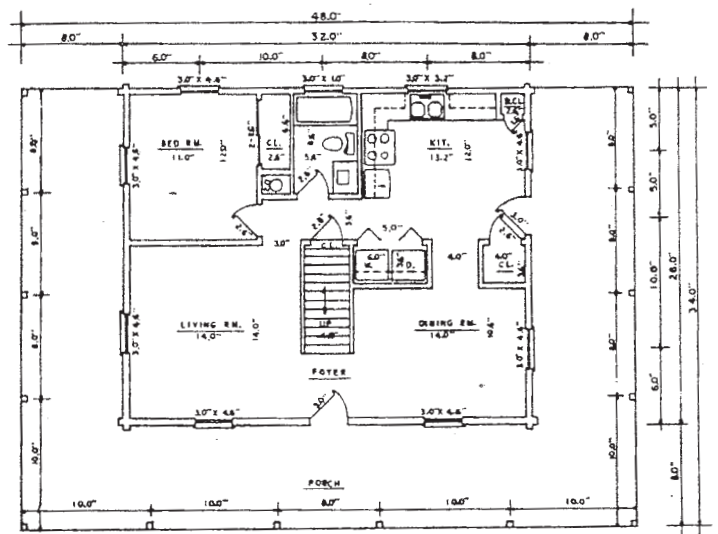

# The Mountaineer

FRONT

**DESCRIPTION**  
 3 bedrooms  
 2 baths  
 2 story

**SQUARE FOOTAGE**  
 First floor 832  
 Second floor 594  
 Total 1426  
 Porch 800

**LOG PACKAGE INCLUDES**

- Wall logs
- Gable logs
- Second floor joists
- Log porch posts, plate and sill
- Roof rafters
- Spikes, caulking and dowel pins
- Blue prints
- 4 hours technical assistance

RIGHT SIDE

SECOND FLOOR

**NATIONWIDE LOG HOMES**

P.O. BOX 69  
 BALDWIN, GA 30511  
 706-778-5455