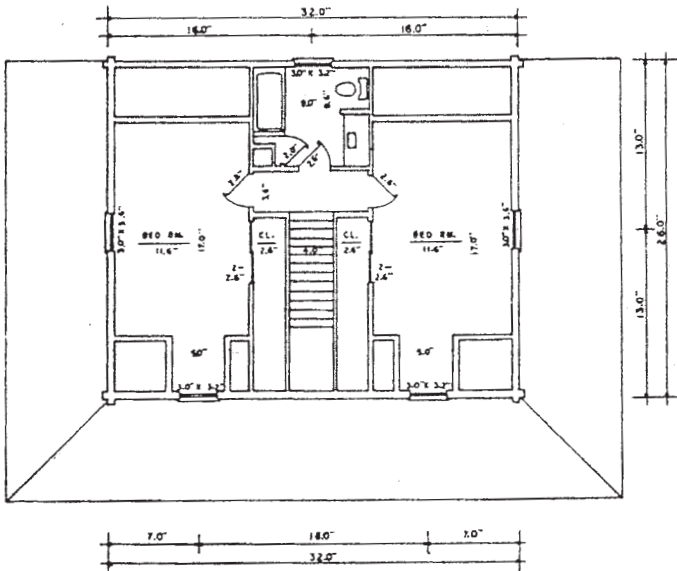

# The Mountaineer

FRONT

**DESCRIPTION**  
 3 bedrooms  
 2 baths  
 2 story

**SQUARE FOOTAGE**  
 First floor 832  
 Second floor 594  
 Total 1426  
 Porch 800

**LOG PACKAGE INCLUDES**

- Wall logs
- Gable logs
- Second floor joists
- Log porch posts, plate and sill
- Roof rafters
- Spikes, caulking and dowel pins
- Blue prints
- 4 hours technical assistance

RIGHT SIDE

SECOND FLOOR

**NATIONWIDE LOG HOMES**

P.O. BOX 69  
 BALDWIN, GA 30511  
 706-778-5455