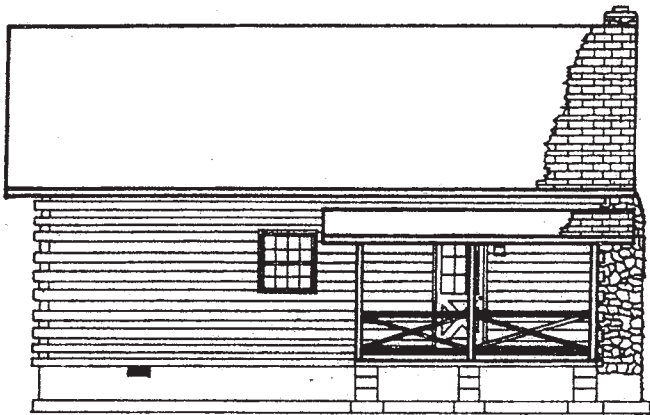

Montezuma

DESCRIPTION

2 bedrooms
1 bath
Balcony
Cathedral ceiling
1 1/2 story

SQUARE FOOTAGE

First floor	768
Second floor	488
Total	1256
Porch	368

LOG PACKAGE INCLUDES

Wall logs
Log porch posts, plate and sill
Spikes, caulking and dowel pins
Rafters
Blue prints
4 hours technical assistance