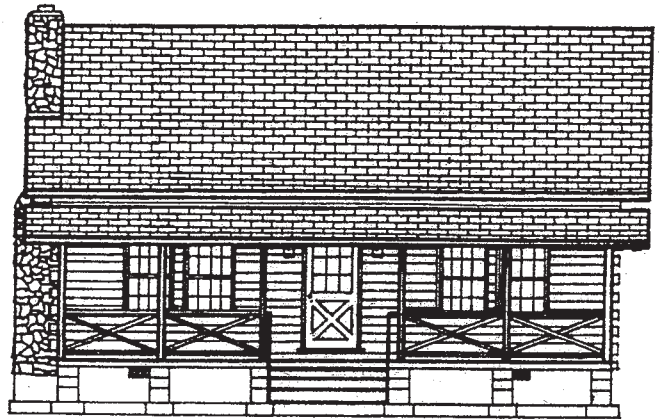

Montezuma

DESCRIPTION

2 bedrooms
1 bath
Balcony
Cathedral ceiling
1 1/2 story

SQUARE FOOTAGE

First floor	768
Second floor	488
Total	1256
Porch	368

LOG PACKAGE INCLUDES

Wall logs
Log porch posts, plate and sill
Spikes, caulking and dowel pins
Rafters
Blue prints
4 hours technical assistance