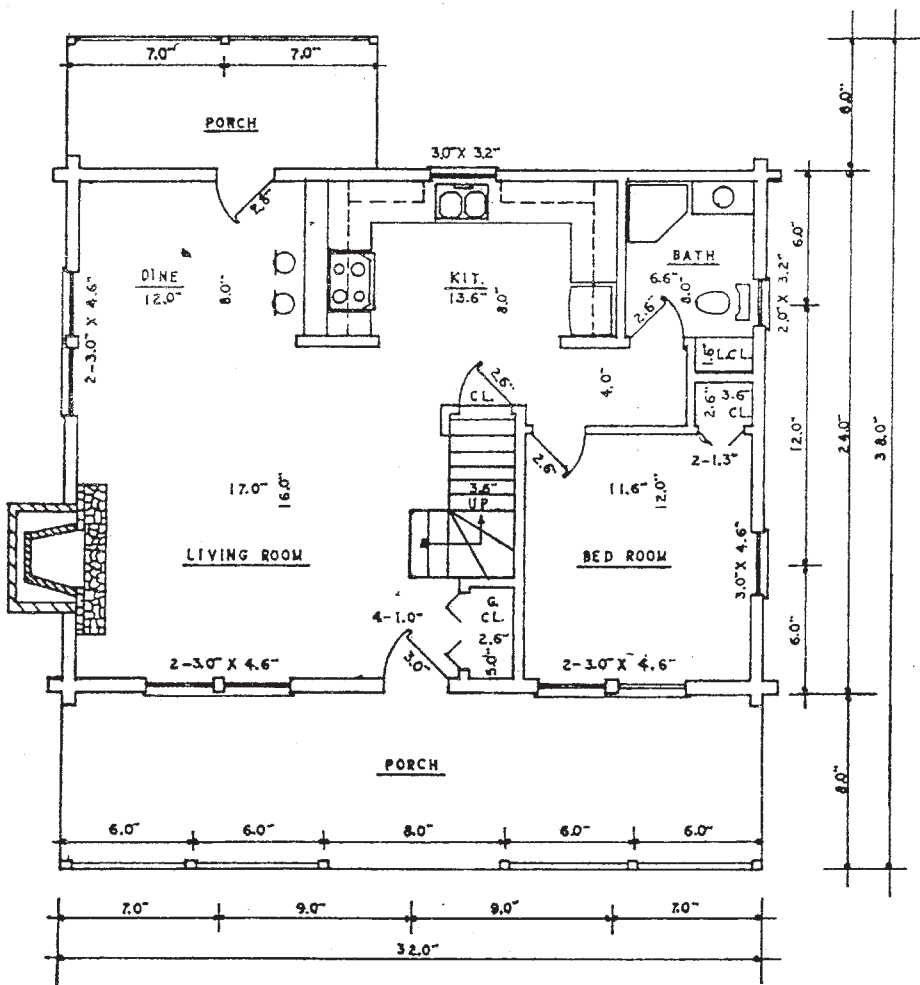

Montezuma

DESCRIPTION

2 bedrooms
1 bath
Balcony
Cathedral ceiling
1 1/2 story

SQUARE FOOTAGE

First floor	768
Second floor	488
Total	1256
Porch	368

LOG PACKAGE INCLUDES

Wall logs
Log porch posts, plate and sill
Spikes, caulking and dowel pins
Rafters
Blue prints
4 hours technical assistance