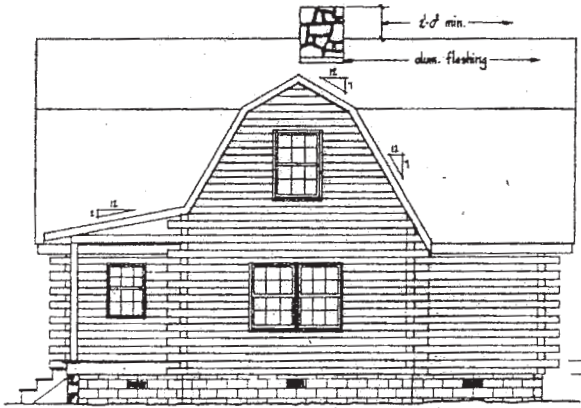

Hiawassee

DESCRIPTION

6 bedrooms
2 full baths
2 story

SQUARE FOOTAGE

First floor 1216
Second floor 1216
Total 2432
Porches 480

REAR ELEVATION
24'-0"

FRONT ELEVATION
24'-0"

FIRST FLOOR PLAN
24'-0"