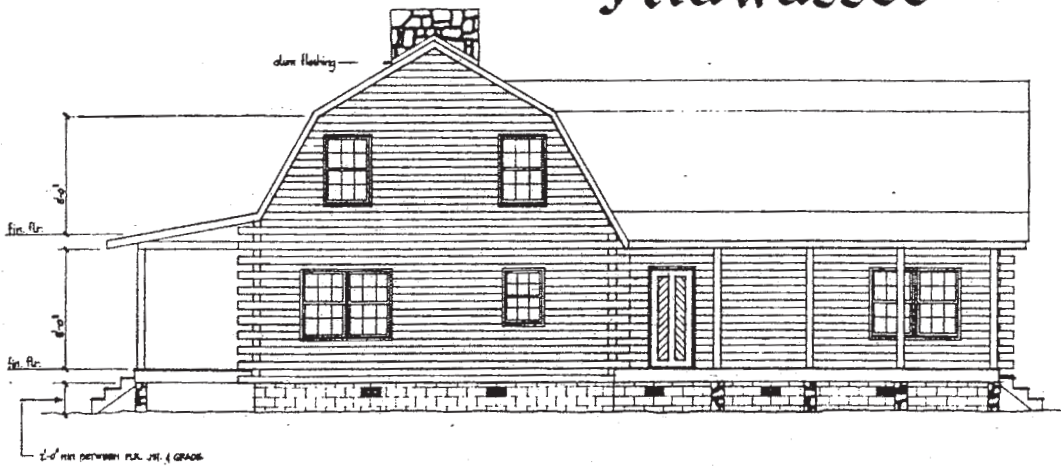

Hiawassee

DESCRIPTION

6 bedrooms
2 full baths
2 story

SQUARE FOOTAGE

First floor 1216
Second floor 1216
Total 2432
Porches 480

REAR ELEVATION
24'-0"

FRONT ELEVATION
24'-0"

FIRST FLOOR PLAN
24'-0"