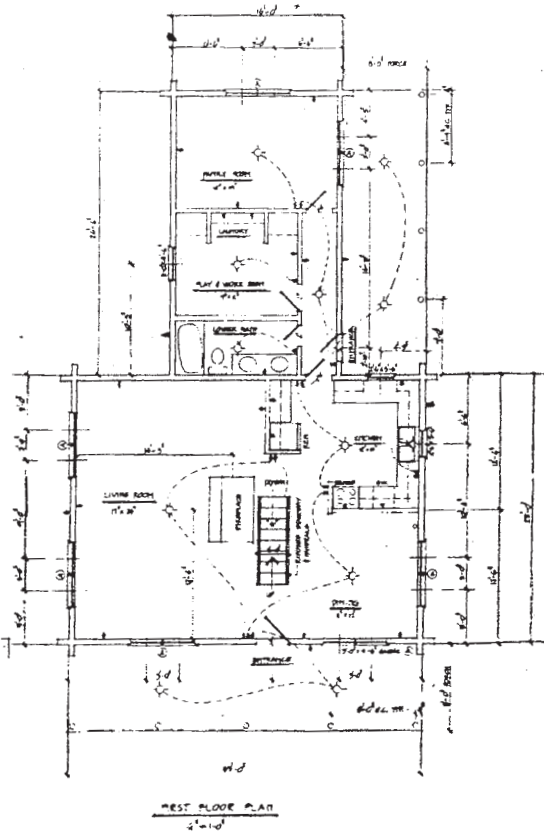

Hiawassee

DESCRIPTION

6 bedrooms
2 full baths
2 story

SQUARE FOOTAGE

First floor 1216
Second floor 1216
Total 2432
Porches 480

REAR ELEVATION
24'-0"

FRONT ELEVATION
24'-0"

FIRST FLOOR PLAN
24'-0"

LOG PACKAGES INCLUDES

- Wall logs
- Log gable ends
- Log porch posts, plate and sill
- Second floor log joists
- Rafters
- Spikes, caulking and dowel pins
- Blue prints
- 4 hours technical assistance

SECOND FLOOR PLAN
24'-0"