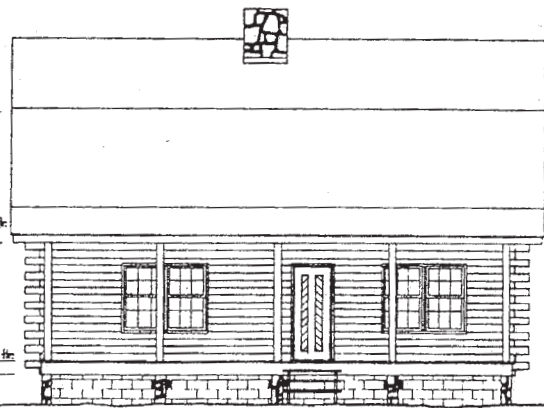

Hiawassee

DESCRIPTION

6 bedrooms
2 full baths
2 story

SQUARE FOOTAGE

First floor 1216
Second floor 1216
Total 2432
Porches 480

REAR ELEVATION
24'-0"

FRONT ELEVATION
24'-0"

FIRST FLOOR PLAN
24'-0"