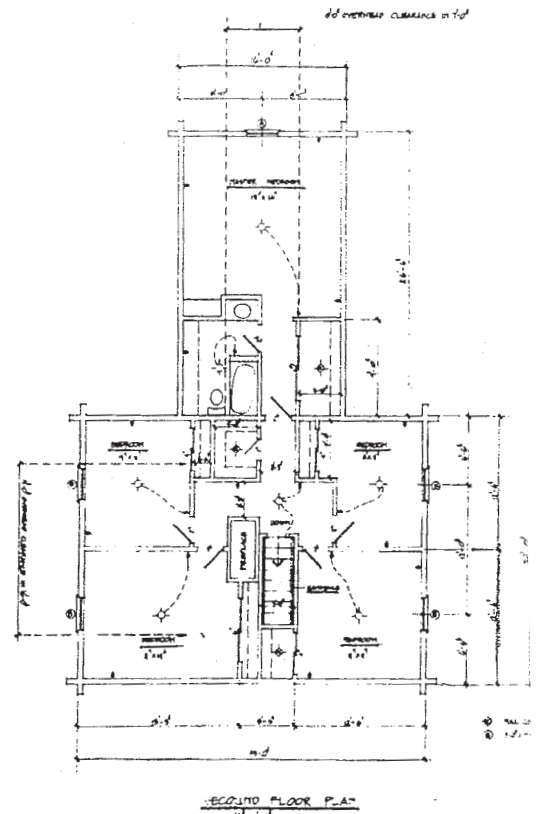

Hiawassee

DESCRIPTION

6 bedrooms
2 full baths
2 story

SQUARE FOOTAGE

First floor 1216
Second floor 1216
Total 2432
Porches 480

REAR ELEVATION
24'-0"

FRONT ELEVATION
24'-0"

FIRST FLOOR PLAN
24'-0"

LOG PACKAGES INCLUDES

- Wall logs
- Log gable ends
- Log porch posts, plate and sill
- Second floor log joists
- Rafters
- Spikes, caulking and dowel pins
- Blue prints
- 4 hours technical assistance

SECOND FLOOR PLAN
24'-0"