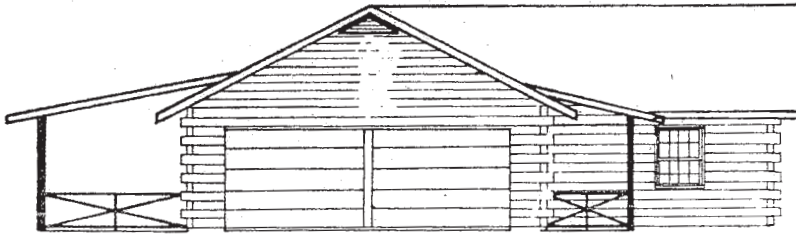

Chestatee

DESCRIPTION	SQUARE FOOTAGE
3 bedrooms	Floor space 1970
2 baths	Porches 525
Utility room	Garage 579
Garage	
1 story	

LOG PACKAGE INCLUDES

- Wall logs
- Gable logs
- Porch post, plate and sill
- Porch rafters
- Spikes, caulking and dowel pins
- Blue prints
- 4 hours technical assistance