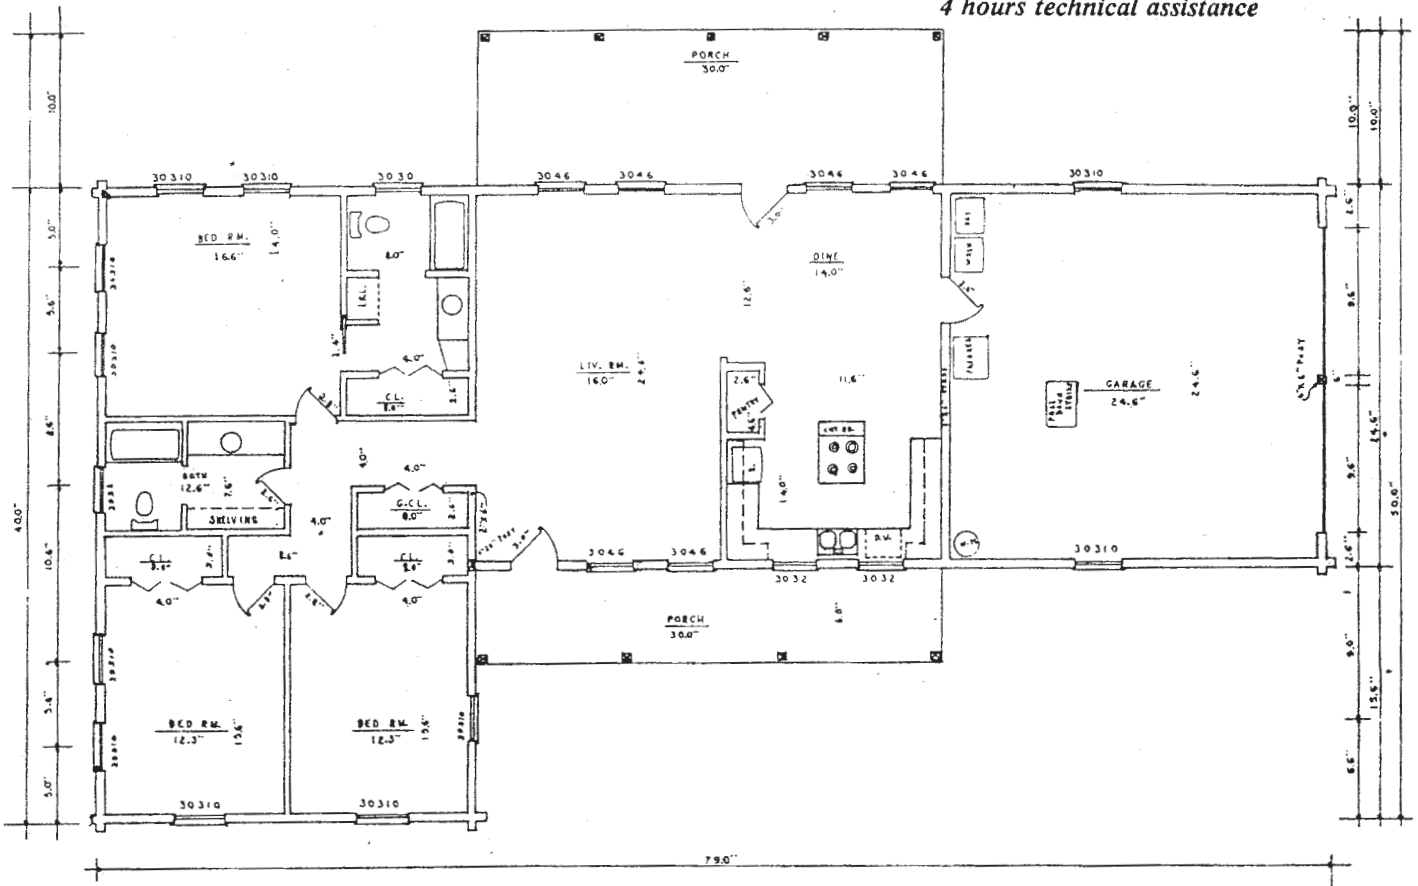

Chestatee

DESCRIPTION	SQUARE FOOTAGE
3 bedrooms	Floor space 1970
2 baths	Porches 525
Utility room	Garage 579
Garage	
1 story	

LOG PACKAGE INCLUDES

- Wall logs
- Gable logs
- Porch post, plate and sill
- Porch rafters
- Spikes, caulking and dowel pins
- Blue prints
- 4 hours technical assistance